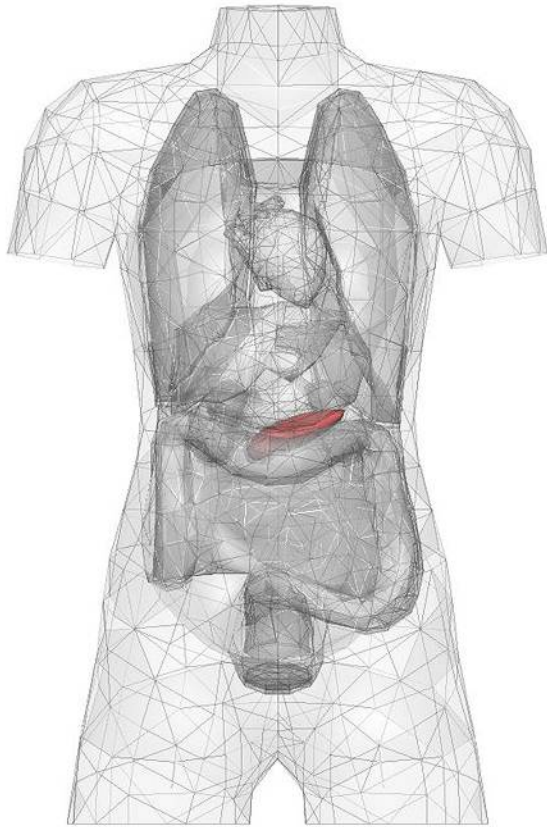

# Paper Torso - Pancreas For Torso

This document contains the templates of the 'h' and 'v' layers needed to build the pancreas for the paper torso. The assembly instructions are at:

[torso.amorphous-constructions.com/instructions/pancreas/pancreasInstructionsList.html](http://torso.amorphous-constructions.com/instructions/pancreas/pancreasInstructionsList.html)