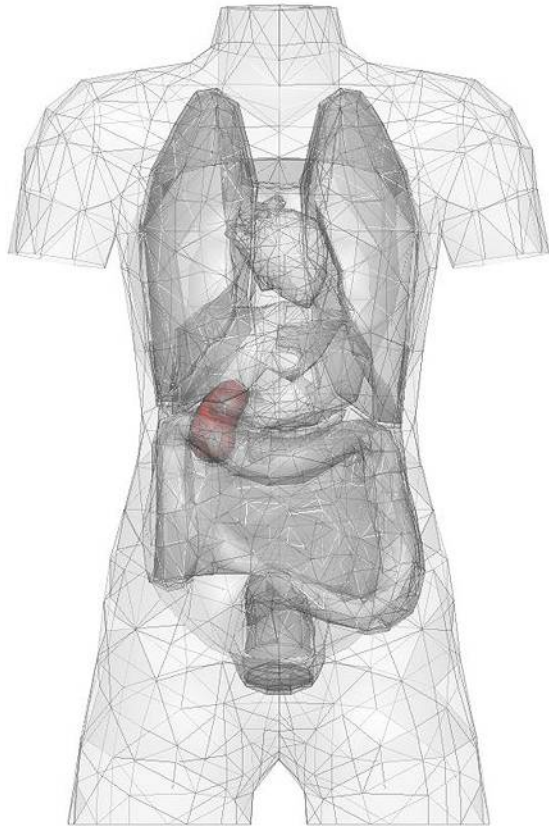

# Paper Torso - Right Kidney For Torso

This document contains the templates of the 'h' and 'v' layers needed to build the right kidney for the paper torso. The assembly instructions are at:

[torso.amorphous-constructions.com/instructions/kidneyRight/kidneyRightInstructionsList.html](http://torso.amorphous-constructions.com/instructions/kidneyRight/kidneyRightInstructionsList.html)