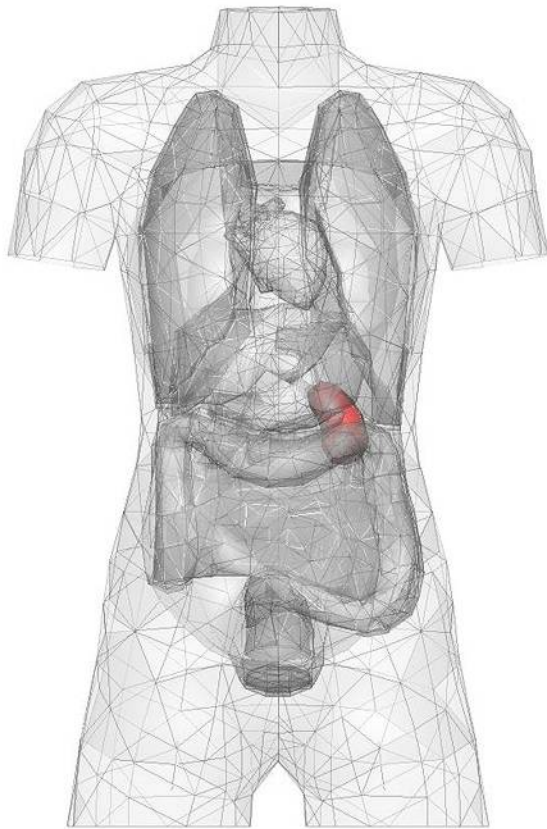

Paper Torso - Left Kidney For Torso

This document contains the templates of the 'h' and 'v' layers needed to build the left kidney for the paper torso. The assembly instructions are at:

torso.amorphous-constructions.com/instructions/kidneyLeft/kidneyLeftInstructionsList.html

Horst Kiechle - Amorphous Constructions - 2012/2017

Left Kidney - 1 of 1

Paper Torso - © Horst Kiechle 2012/2017

----- Valley Fold
 Mountain Fold